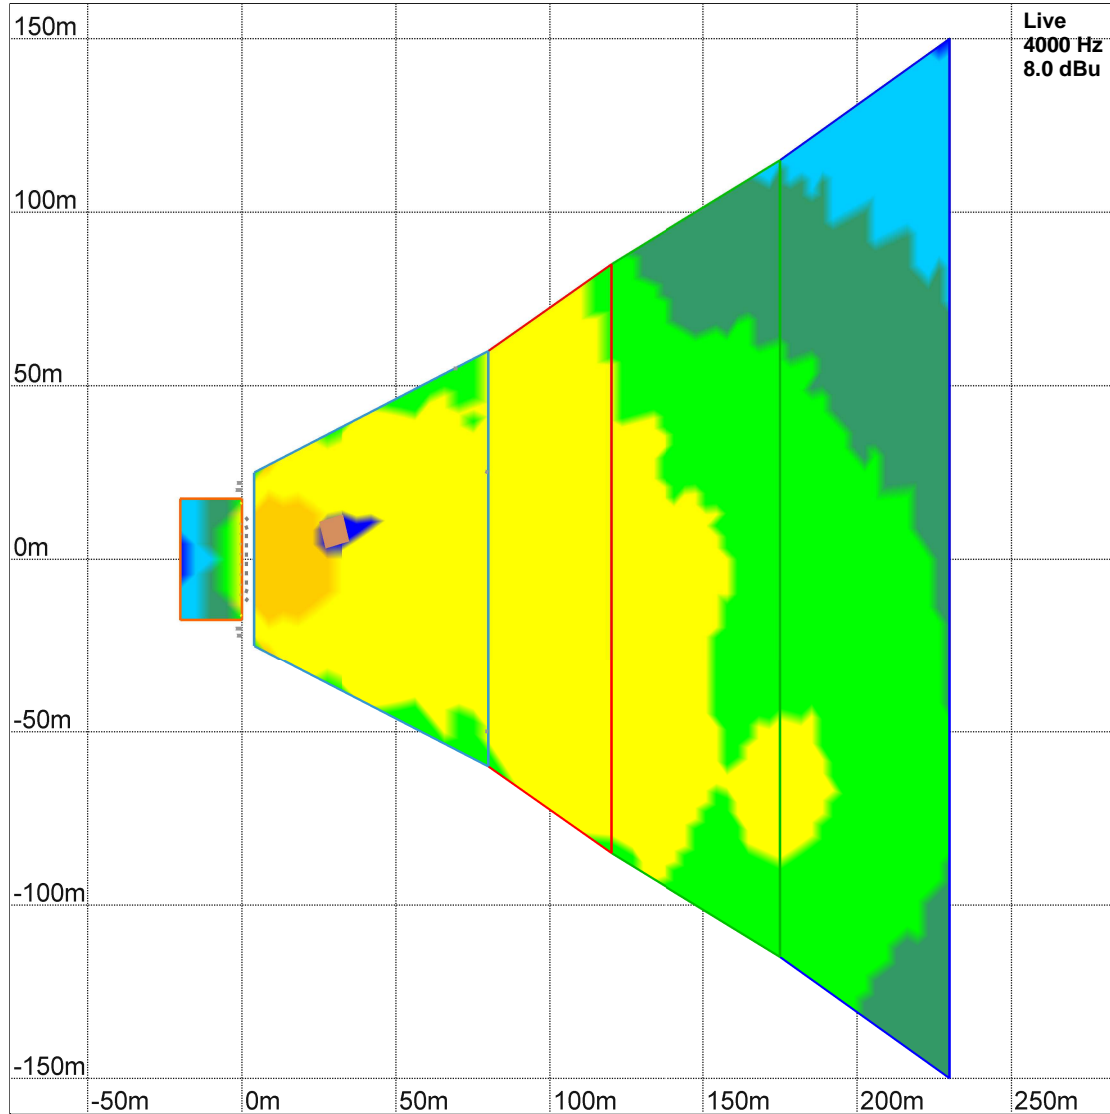

3D plot

Live  
4000 Hz  
8.0 dBu

SPL calculation

Resolution:   
Highest SPL:

Signal selection

Level (dBu):   
Frequency:   
Show interferences:

Air absorption

On / Off:   
Temperature:   
Humidity: