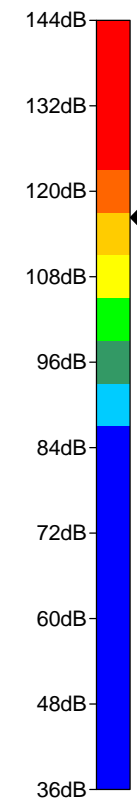

3D plot

Live  
4000 Hz  
8.0 dBu

SPL calculation

Resolution:   
Highest SPL:

Signal selection

Level (dBu):   
Frequency:   
Show interferences:

Air absorption

On / Off:   
Temperature:   
Humidity: